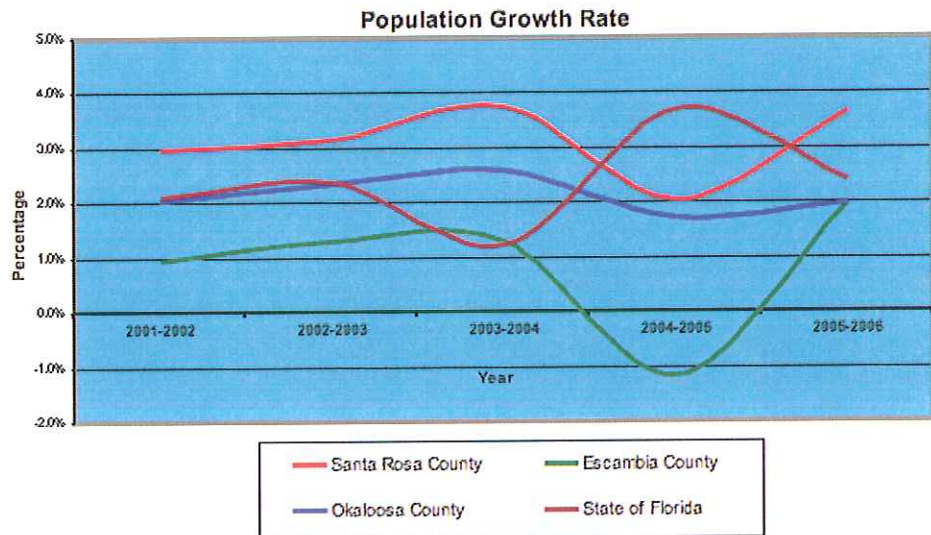

Source: UF, Bureau Economic & Business Research

[Population Data](#)

[Employment Data](#)

[Income Data](#)

[Workforce Data](#)

For complete demographic information, please contact Shannon Ogletree at sogletree@teamsantarosa.com or 850.623.0174.

Receive our newsletter! [Sign Up!](#)